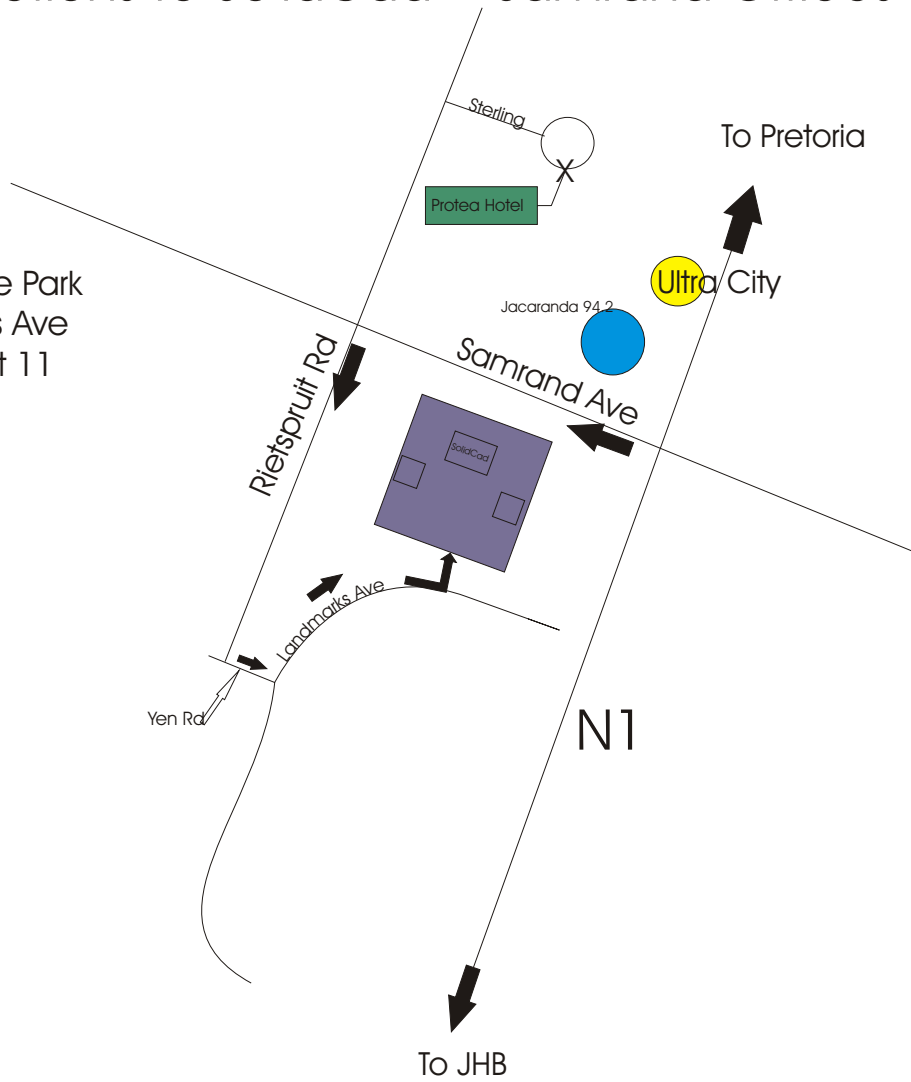

Directions to SolidCad - Samrand Offices

Rosehip Office Park
29 Landmarks Ave
Kosmosdal Ext 11
Samrand
Centurion

From JHB:

Take Samrand offturn and turn left into Samrand Ave. At the next Robot, turn left into Rietspruit Rd. Turn left again into Yen Street. The Spur Warehouse will be on your right. At the T-junction, turn left into Landmarks Ave. Rosehip Office Park is the first building on your left hand side.